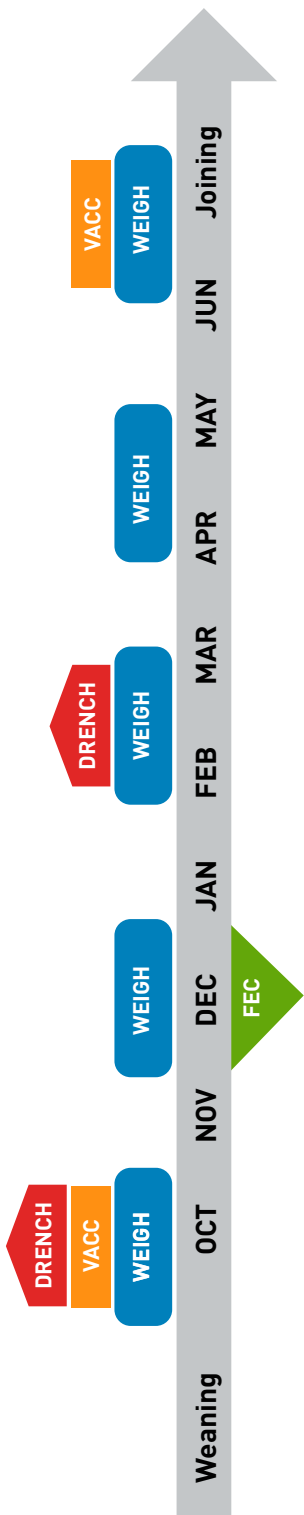

Example Correct Weight Premium Package for winter calving herd.

Example Correct Weight Standard Package for winter calving herd.

Warrnambool Veterinary Dairy Technician, Phil Keegan, scanning a heifer as she is weighed.

- ✓ Weighing 5 times between weaning and joining
- ✓ 5 advisory reports including nutritional advice
- ✓ 1 Worm Egg Count
- ✓ Vaccination assessment and advice
- ✓ Travel within 40 km of the Warrnambool clinic
- ✓ Electronic data will be uploaded to your herd management software if compatible.