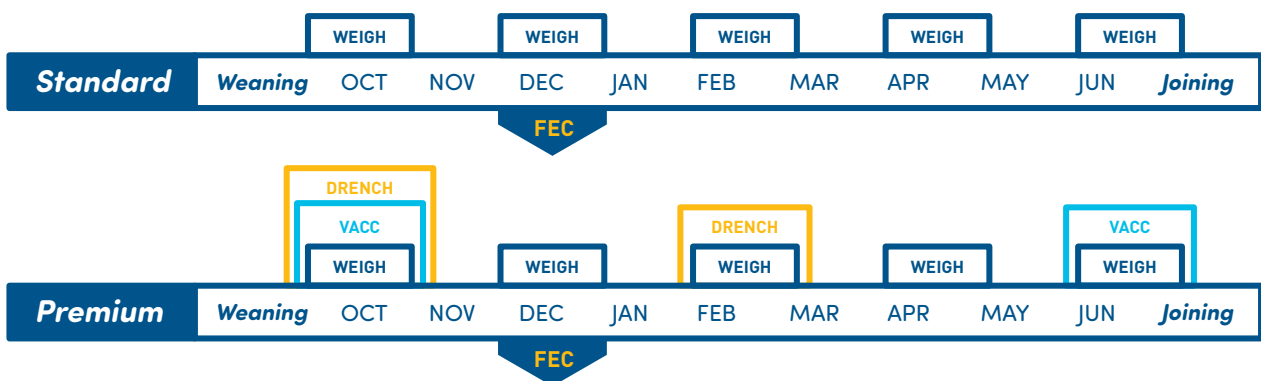

Correct Weight – Premium

\$35 per head – PLUS 100 head

\$40 per head – LESS THAN 100 head

The Correct Weight – Premium package is designed to provide both monitoring and preventative herd health treatments for your heifers. For extra peace of mind, let us organise the drenching and vaccinations!

The package includes all the features of the Standard package plus:

- ✓ 2 drenches of Dectomax injectable at strategic times.
- ✓ 2 vaccinations of Ultravac 7 in 1
- ✓ Pink eye vaccination
- ✓ Pestivirus (BVDV) surveillance and advice.

Benefits of a fixed cost per head

A fixed price per head includes travel, lab fees and work time for both weigh and egg count events. For the premium package it also includes programmed drenches and vaccines.

Spot weigh events and additional animal health monitoring and treatment beyond the package are available on request.

Example for winter calving herd

Visit: 514 Raglan Parade
Warrnambool

Phone: 5561 7666

Web: www.wvc.com.au