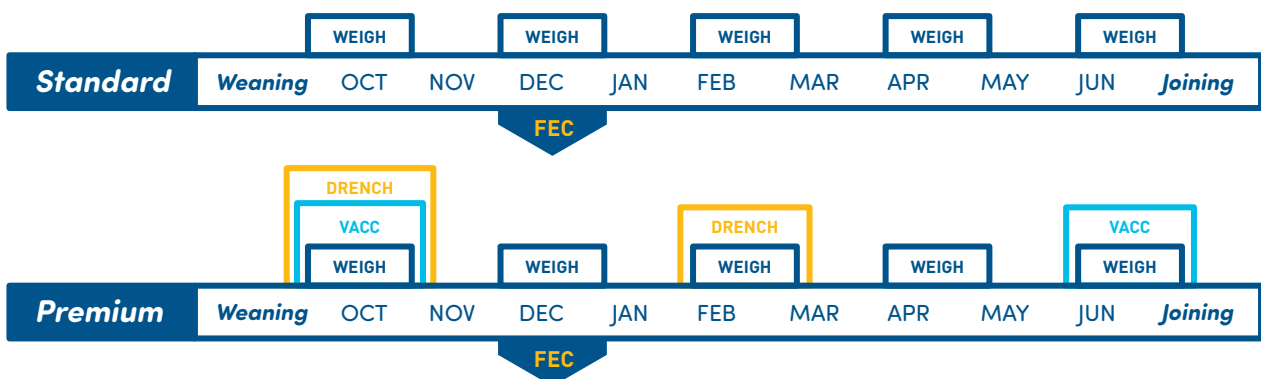

Correct Weight – Premium

\$35 per head – PLUS 100 head

\$40 per head – LESS THAN 100 head

The Correct Weight – Premium package is designed to provide both monitoring and preventative herd health treatments for your heifers. For extra peace of mind, let us organise the drenching and vaccinations!

The package includes all the features of the Standard package plus:

- ✓ 2 drenches of Dectomax injectable at strategic times.
- ✓ 2 vaccinations of Ultravac 7 in 1
- ✓ Pink eye vaccination
- ✓ Pestivirus (BVDV) surveillance and advice.

Benefits of a fixed cost per head

A fixed price per head includes travel, lab fees and work time for both weigh and egg count events. For the premium package it also includes programmed drenches and vaccines.

Spot weigh events and additional animal health monitoring and treatment beyond the package are available on request.

Example for winter calving herd

Visit: 514 Raglan Parade
Warrnambool

Phone: 5561 7666

Web: www.wvc.com.au